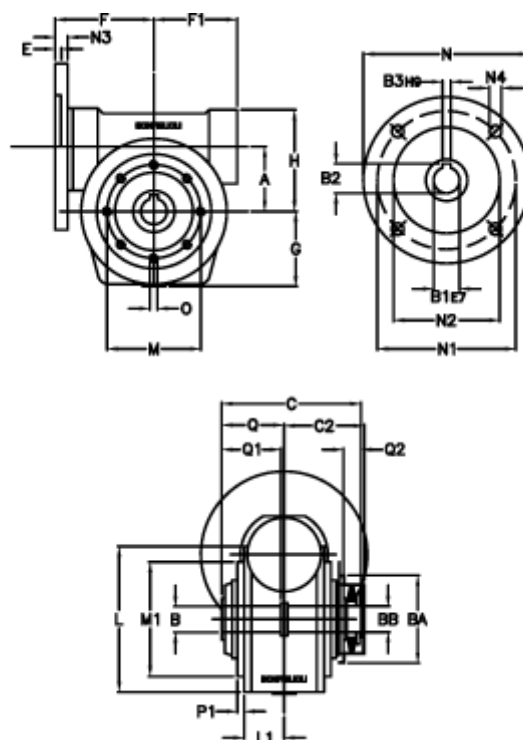

Article number: 390204401472336

Description: Worm Gear with Torque Limiter
VF 44-L2-P-14-P63B14

Measures

a = 44.60	C2 = 48	L1 = 35.0	O = M6x8
B = 18	Description = VF 44P-xx-63B14	m = 65	P1 = 2.0
B1 E7 = 11	E = 2.0	M1 = 50	Q = 32.0
B2 = 12.8	F = 65	N = 90	Q1 = 32
B3 H9 = 4	F1 = 54	N1 = 75	Q2 = 12
BA = 40	g = 51	N2 = 60	
BB H7 = 11	H = 71.0	N3 = 8.0	
C = 79	L = 80.0	N4 = 5,5	